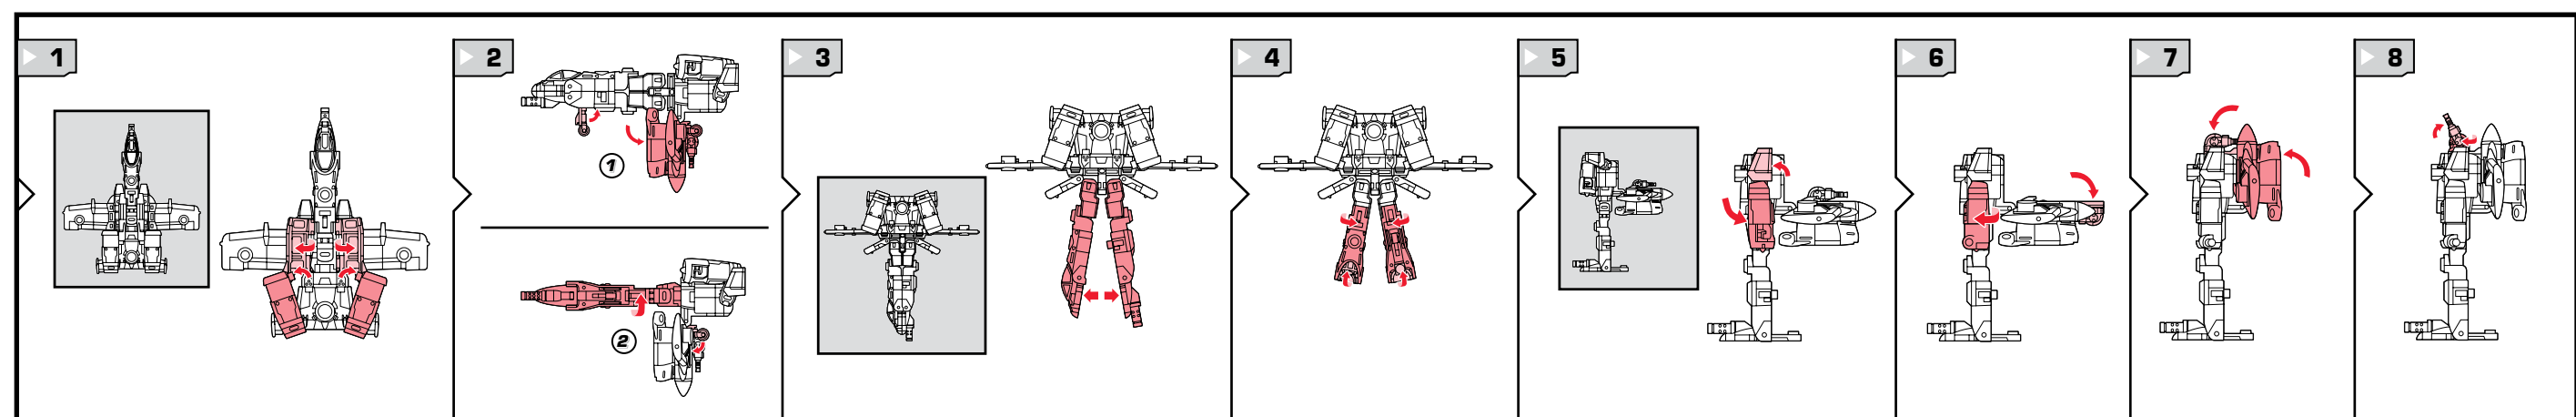

CHANGING TO ROBOTS

Reverse order of instructions to convert back to vehicles.