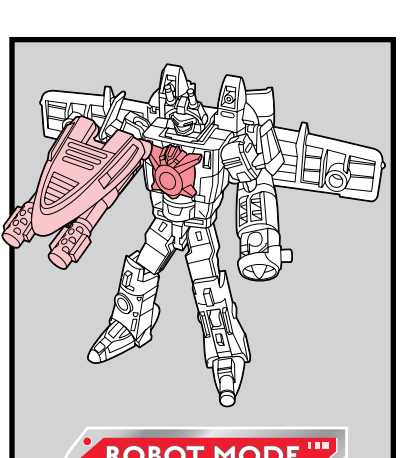

CHANGING TO ROBOTS

Reverse order of instructions to convert back to vehicles.