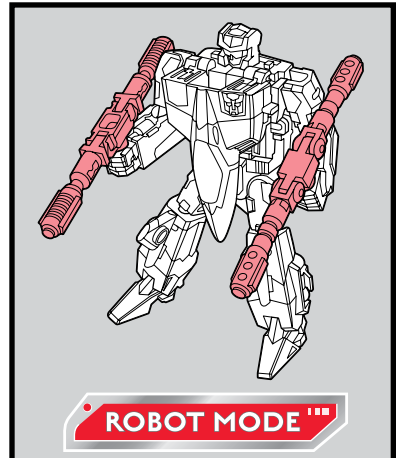

CHANGING TO ROBOTS

Reverse order of instructions to convert back to vehicles.