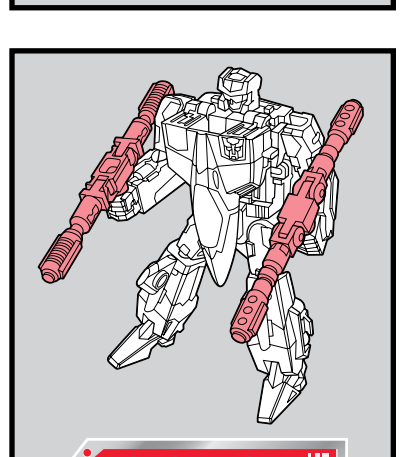

CHANGING TO ROBOTS

Reverse order of instructions to convert back to vehicles.