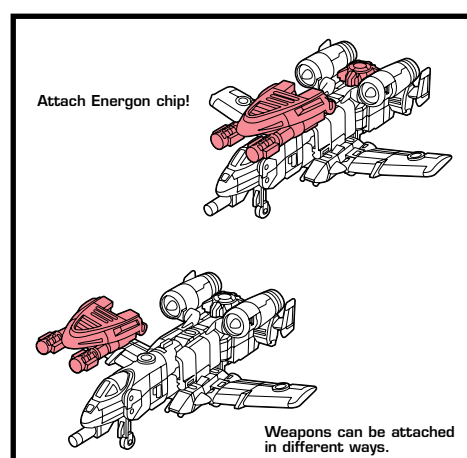

CHANGING TO ROBOTS

Reverse order of instructions to convert back to vehicles.