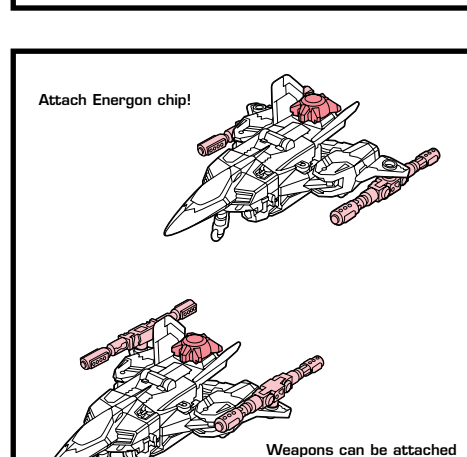

CHANGING TO ROBOTS

Reverse order of instructions to convert back to vehicles.