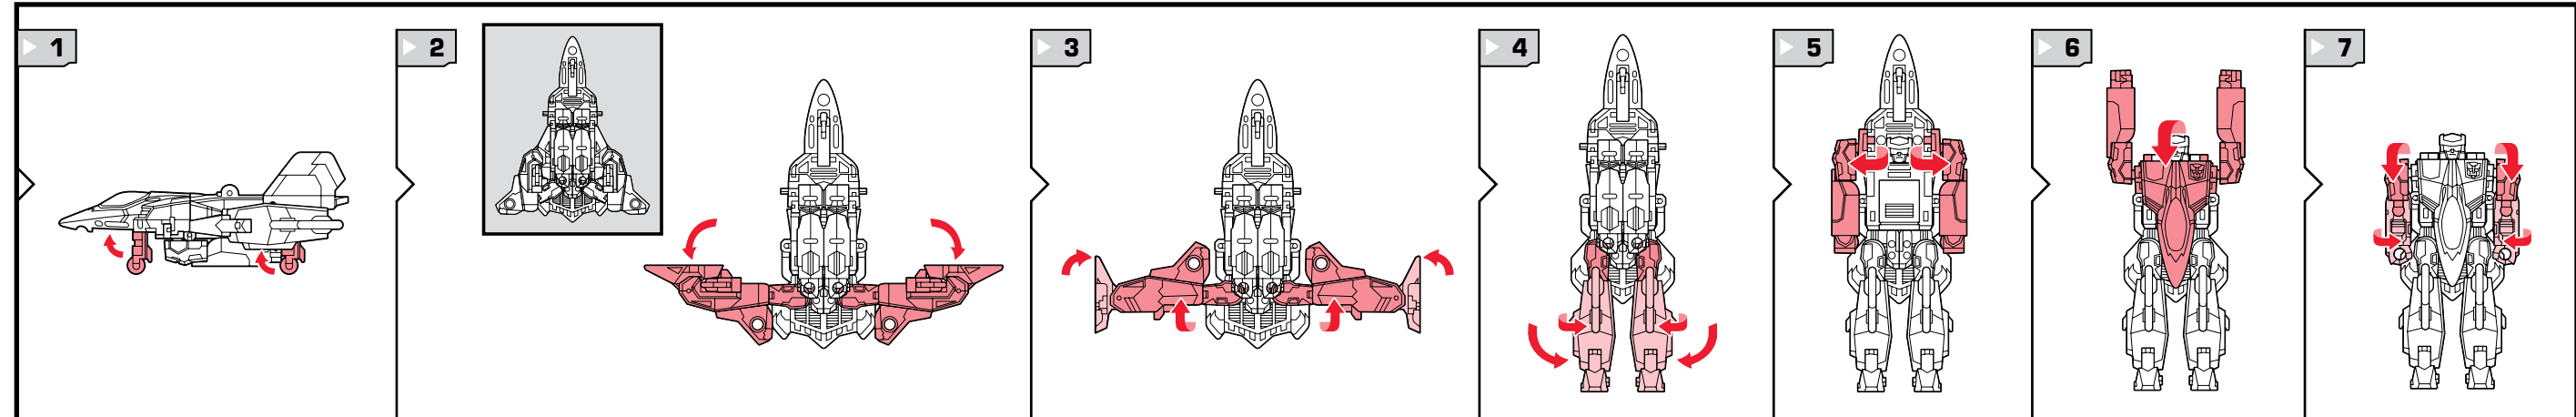

CHANGING TO ROBOTS

Reverse order of instructions to convert back to vehicles.