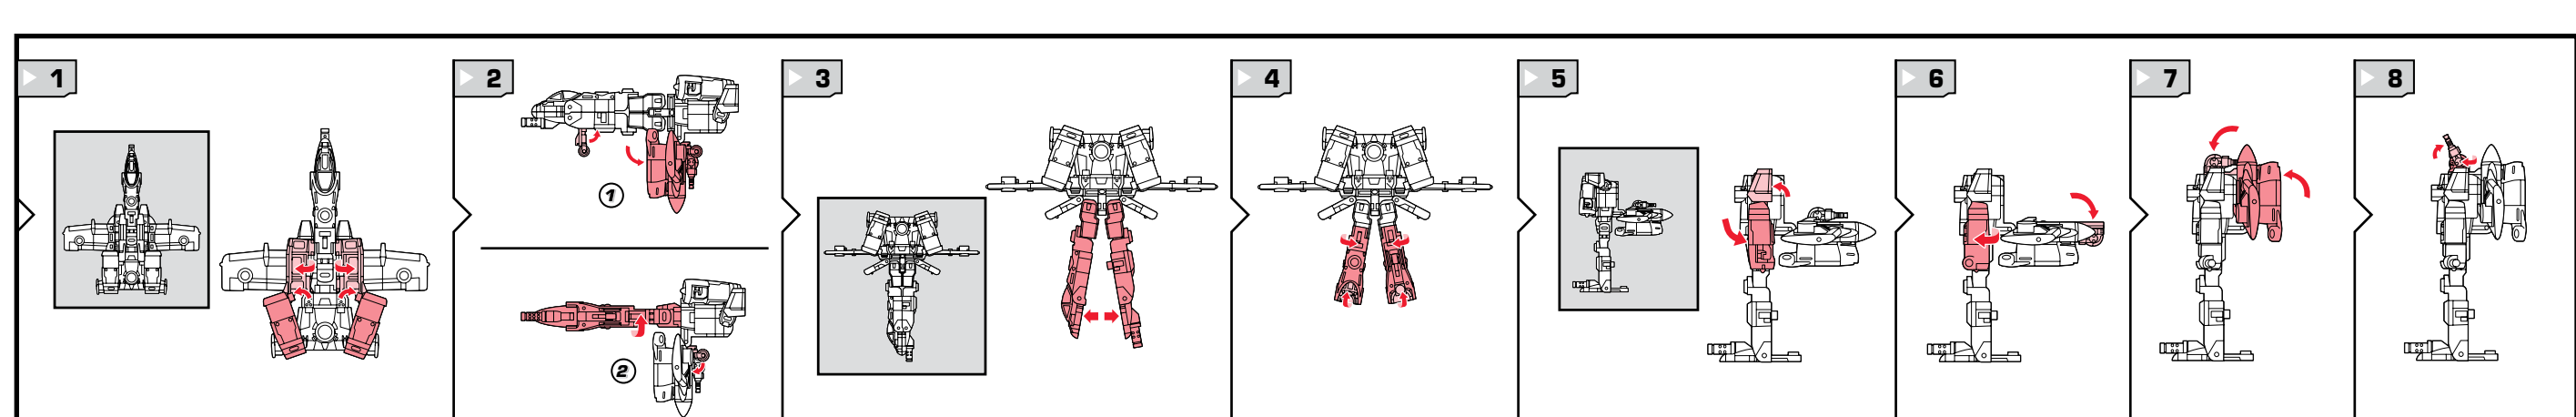

CHANGING TO ROBOTS

Reverse order of instructions to convert back to vehicles.