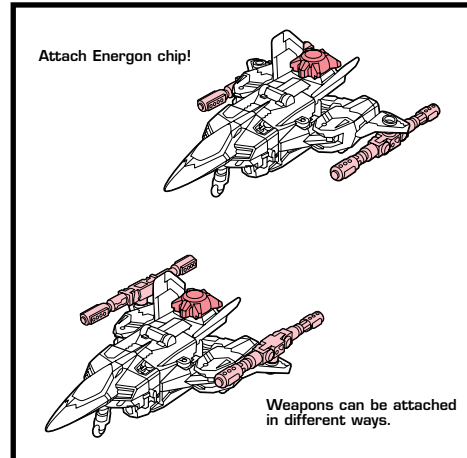

CHANGING TO ROBOTS

Reverse order of instructions to convert back to vehicles.