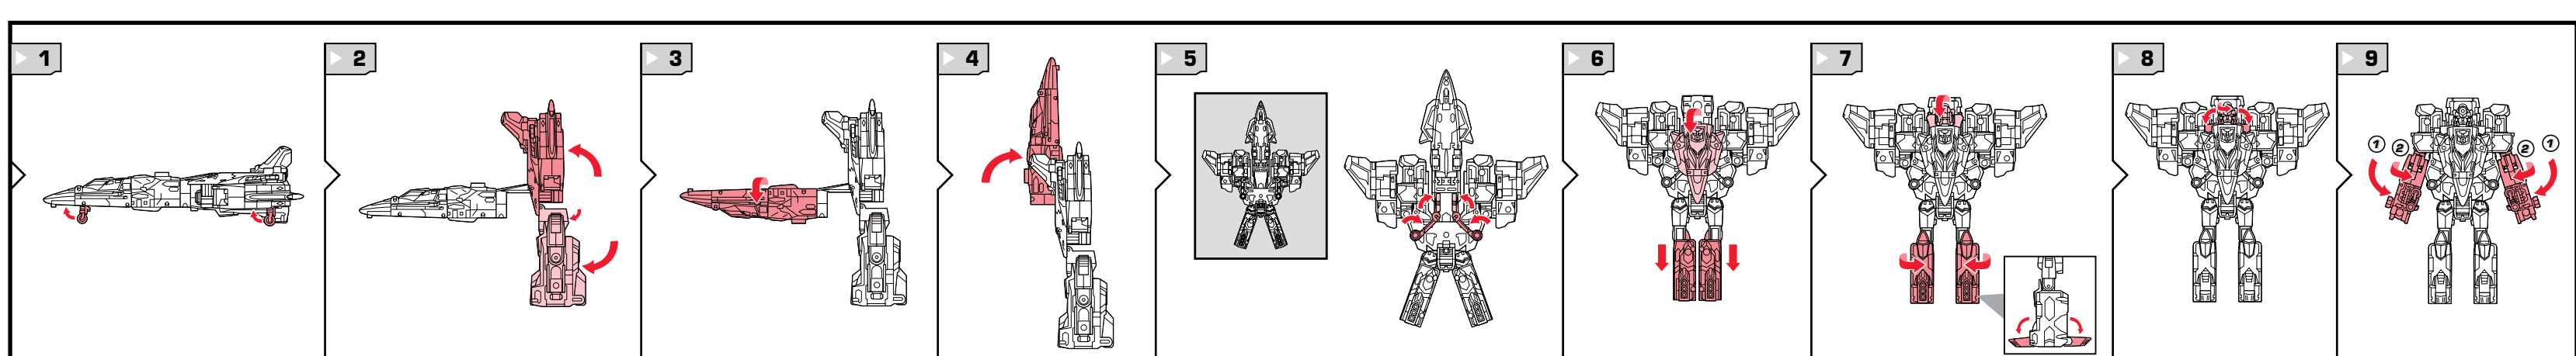

CHANGING TO ROBOTS

Reverse order of instructions to convert back to vehicles.