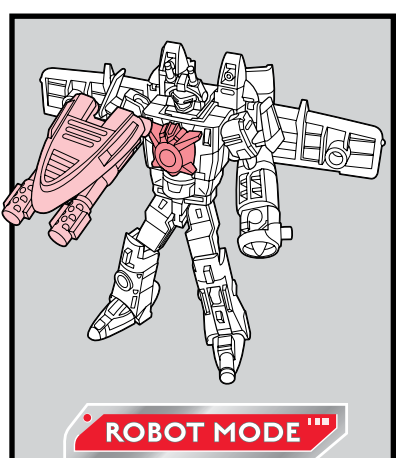

CHANGING TO ROBOTS

Reverse order of instructions to convert back to vehicles.