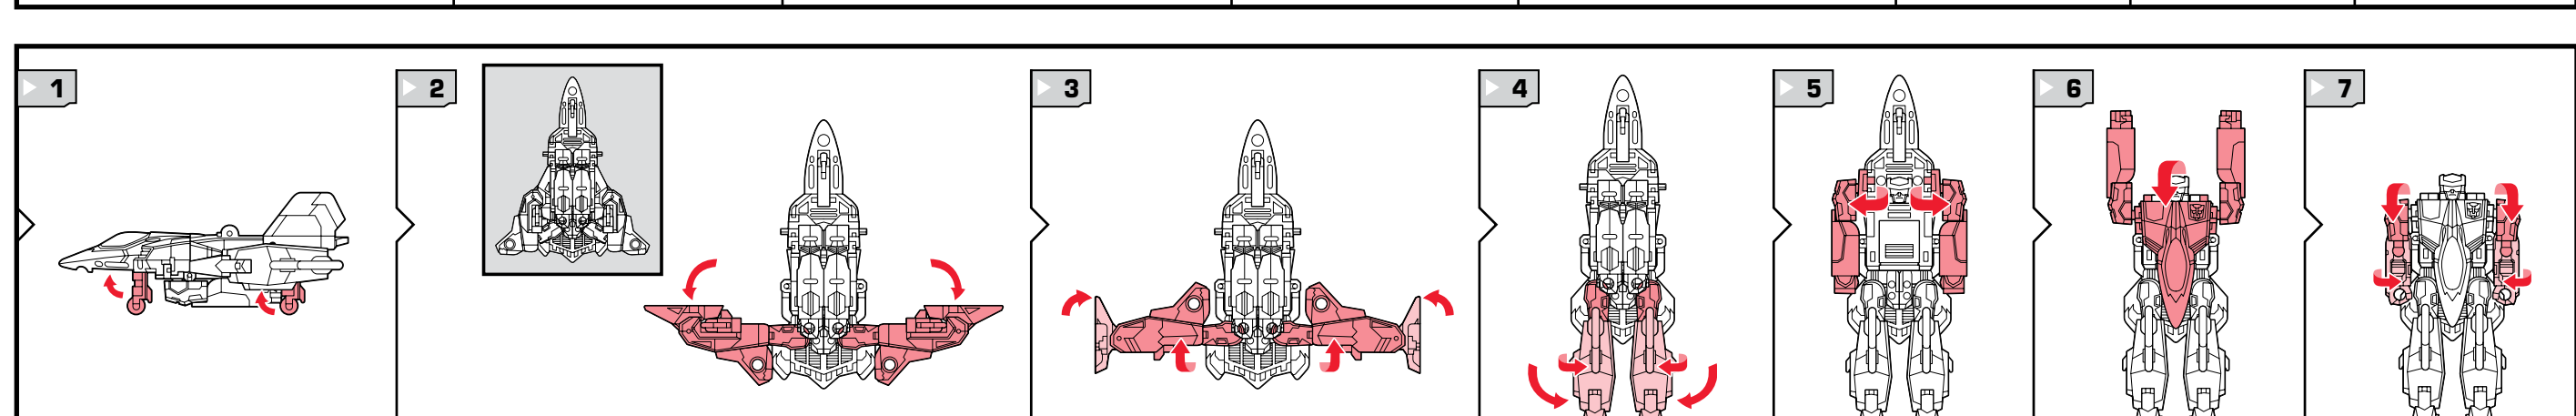

CHANGING TO ROBOTS

Reverse order of instructions to convert back to vehicles.