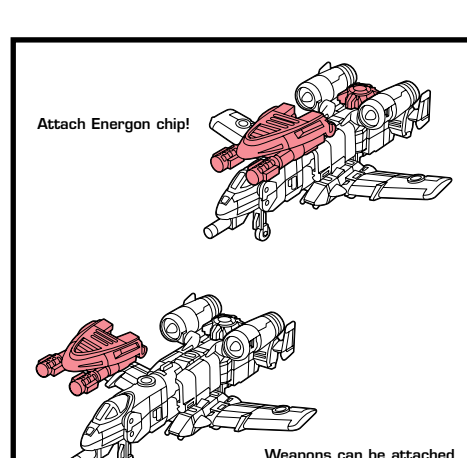

CHANGING TO ROBOTS

Reverse order of instructions to convert back to vehicles.